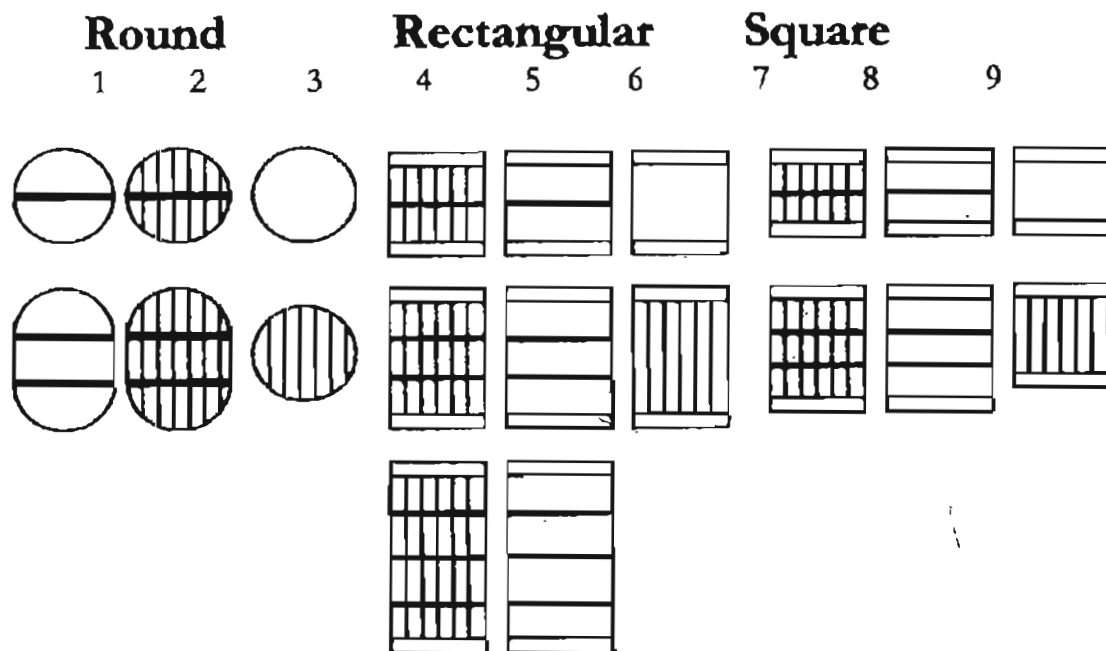

Edge Profiles

Table Edge

1/8" Round over

3/8" Round over

Hand planed Edge

Apron and Leg Options

Straight Apron

Straight Apron W/ Bead

French Apron

Mission Apron

Square Leg

Tapered leg

Farmhouse Leg

Sherraton Leg

French Leg

Trojan Today- Design Guide For Tables

Top Models and Configurations:

Round Options

- A1** Solid Round top w/o Leaf inserted
- A2** Planked Round top w/o Leaf inserted
- A3** Solid Round Top
- B1** Solid Round Top w\ Leaf inserted
- B2** Planked Round Top w\ Leaf inserted
- B3** Planked Round Top

Rectangular Options

- A4** Planked Rectangular Top w/o Leaf
- A5** Solid Rectangular top w/o Leaf inserted
- A6** Solid Rectangular Top
- B4** Planked Rectangular Top w\ leaf inserted
- B5** Solid Rectangular Top w\ Leaf inserted
- B6** Planked Rectangular Top
- C4** Planked Rectangular Top w\ (2) Leaves inserted
- C5** Solid Rectangular Top w\ (2) Leaves inserted